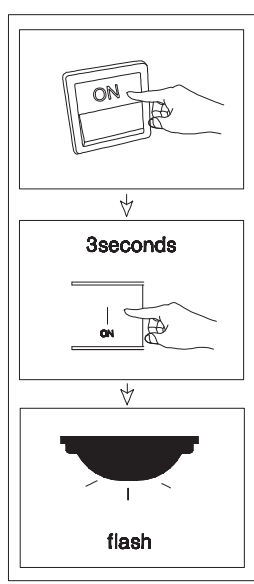

GLOBO

LIGHTING

www.globo-lighting.com

41310-100

Indicator light

Match code

3000K

6000K