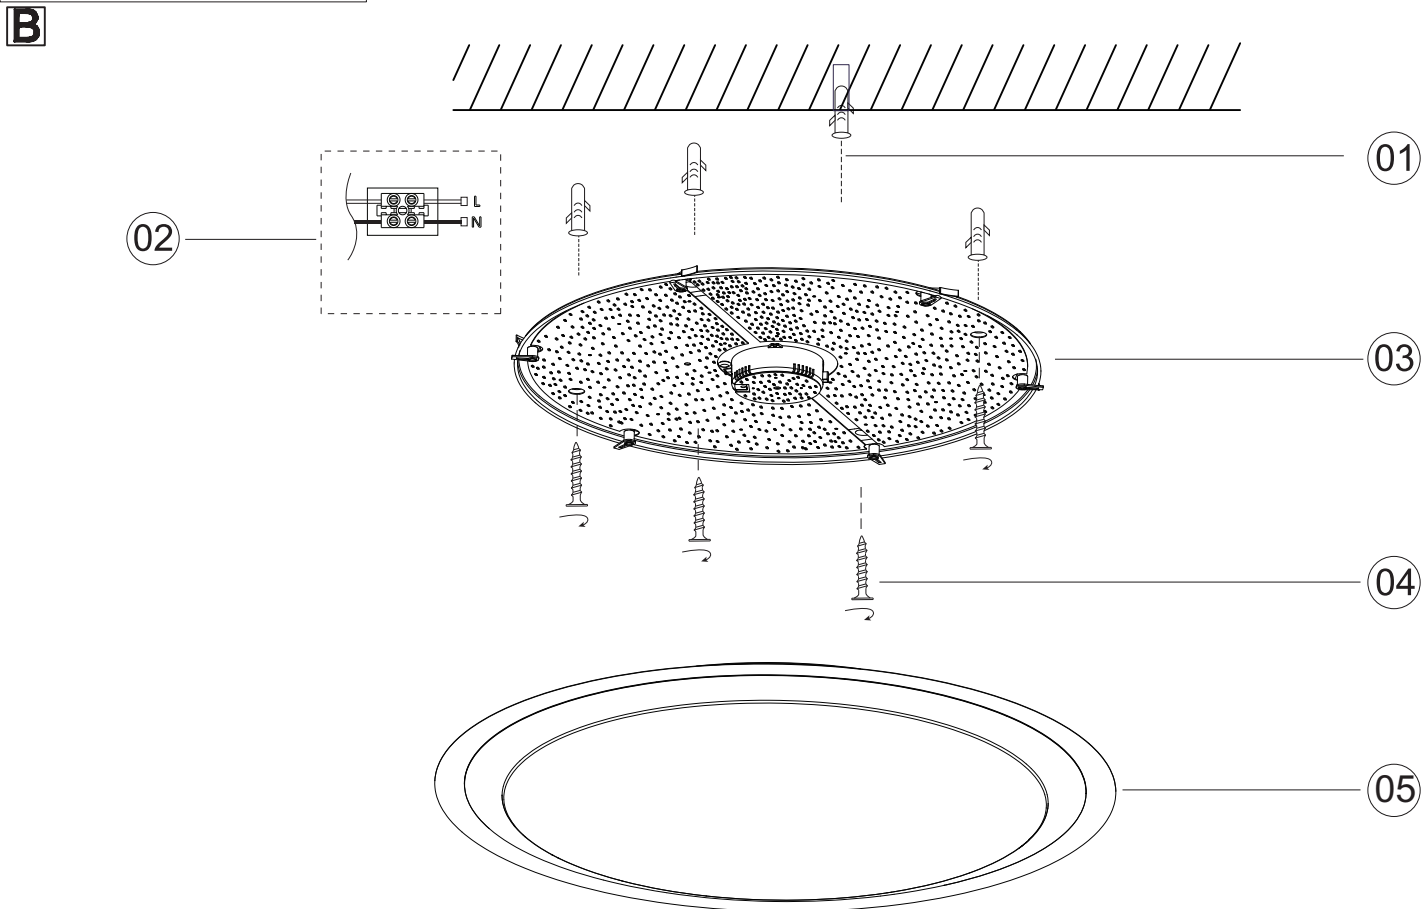

GLOBO

LIGHTING

www.globo-lighting.com

41310-100

Indicator light

Match code

3000K

6000K

10%

- MANY STEPS
- MANY STEPS
- incl.
- MANY LIGHT STEPS
- 3 LIGHT STEPS (3000 K to 6000 K)
- COLOUR FIXING

GLOBO Handels GmbH
St.Peter 38
A-9184 St.Jakob/Rosental